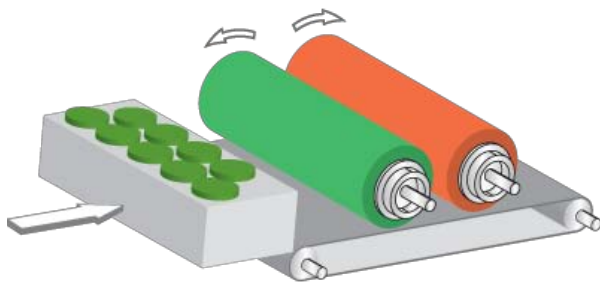

Perfect Sanding

Disk aggregate

UniSanding