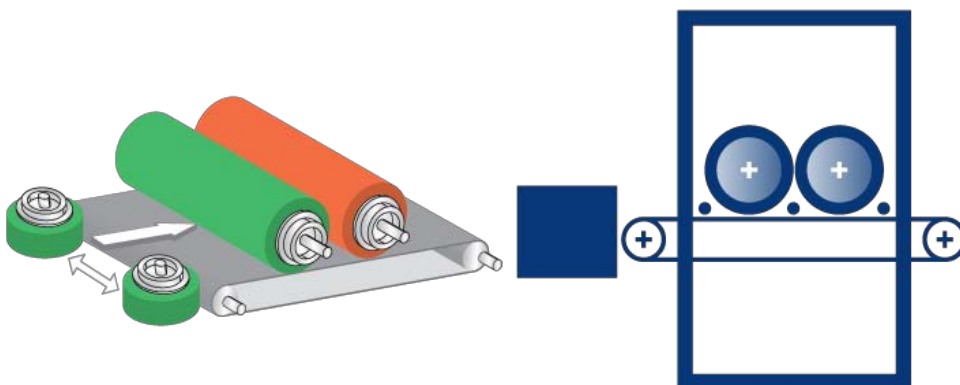

Perfect Sanding

Aut. EdgeSander

UniSanding

UniSander

Aut. EdgeSander

Edge sanding on the longitudinal edges on inside and outside doors.

Perfect in production of stairs.

Can be mounted on all new and existed width belt and brush sanders.